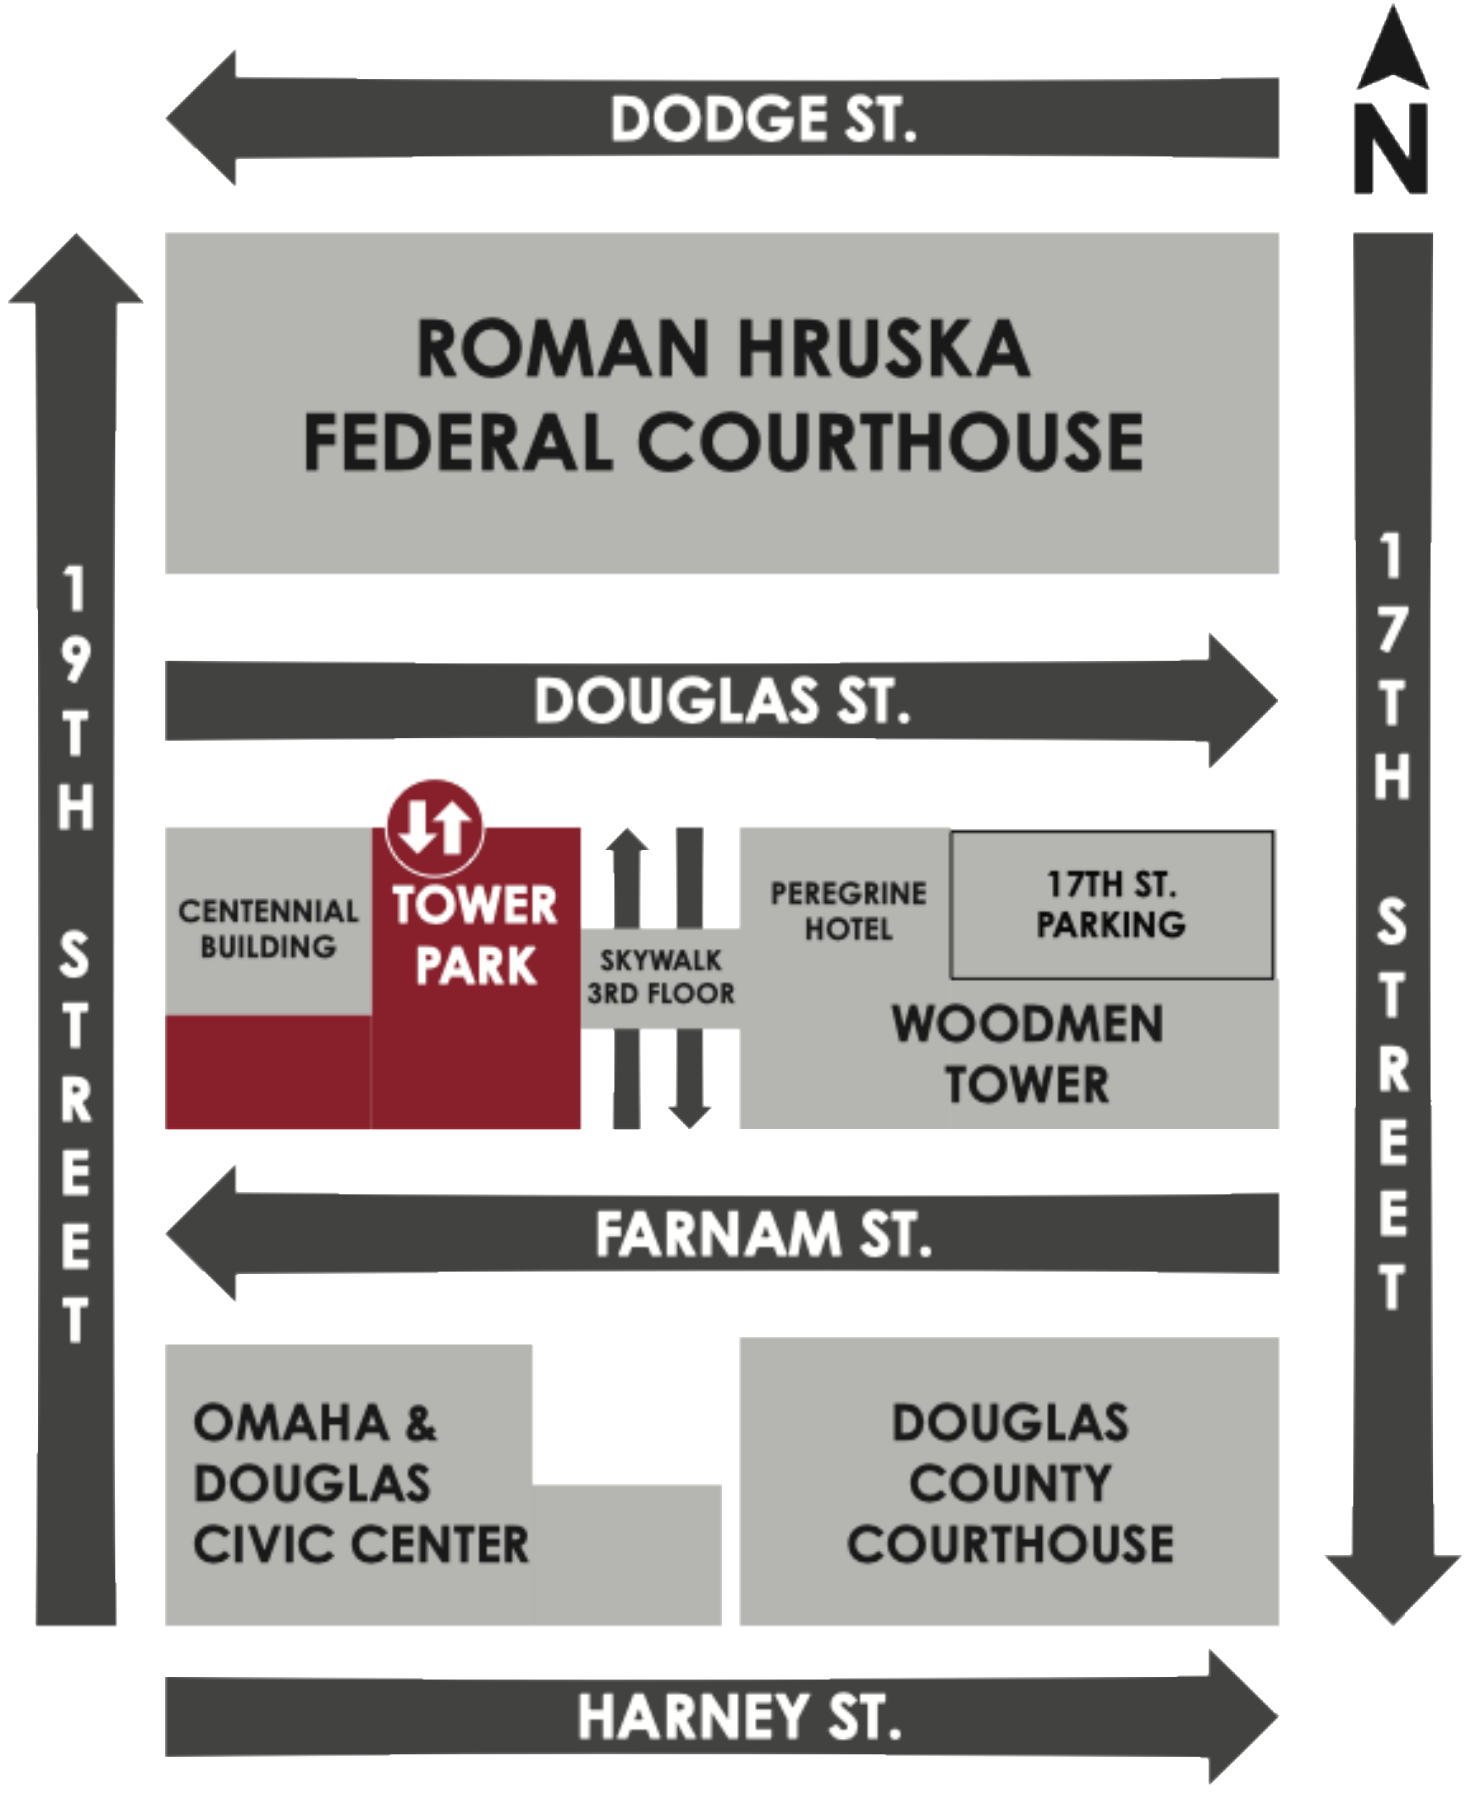

DODGE ST.

**ROMAN HRUSKA
FEDERAL COURTHOUSE**

DOUGLAS ST.

**CENTENNIAL
BUILDING**

**TOWER
PARK**

**SKYWALK
3RD FLOOR**

**PEREGRINE
HOTEL**

**17TH ST.
PARKING**

**WOODMEN
TOWER**

FARNAM ST.

**OMAHA &
DOUGLAS
CIVIC CENTER**

**DOUGLAS
COUNTY
COURTHOUSE**

HARNEY ST.

N

**17TH
STREET**

**19TH
STREET**